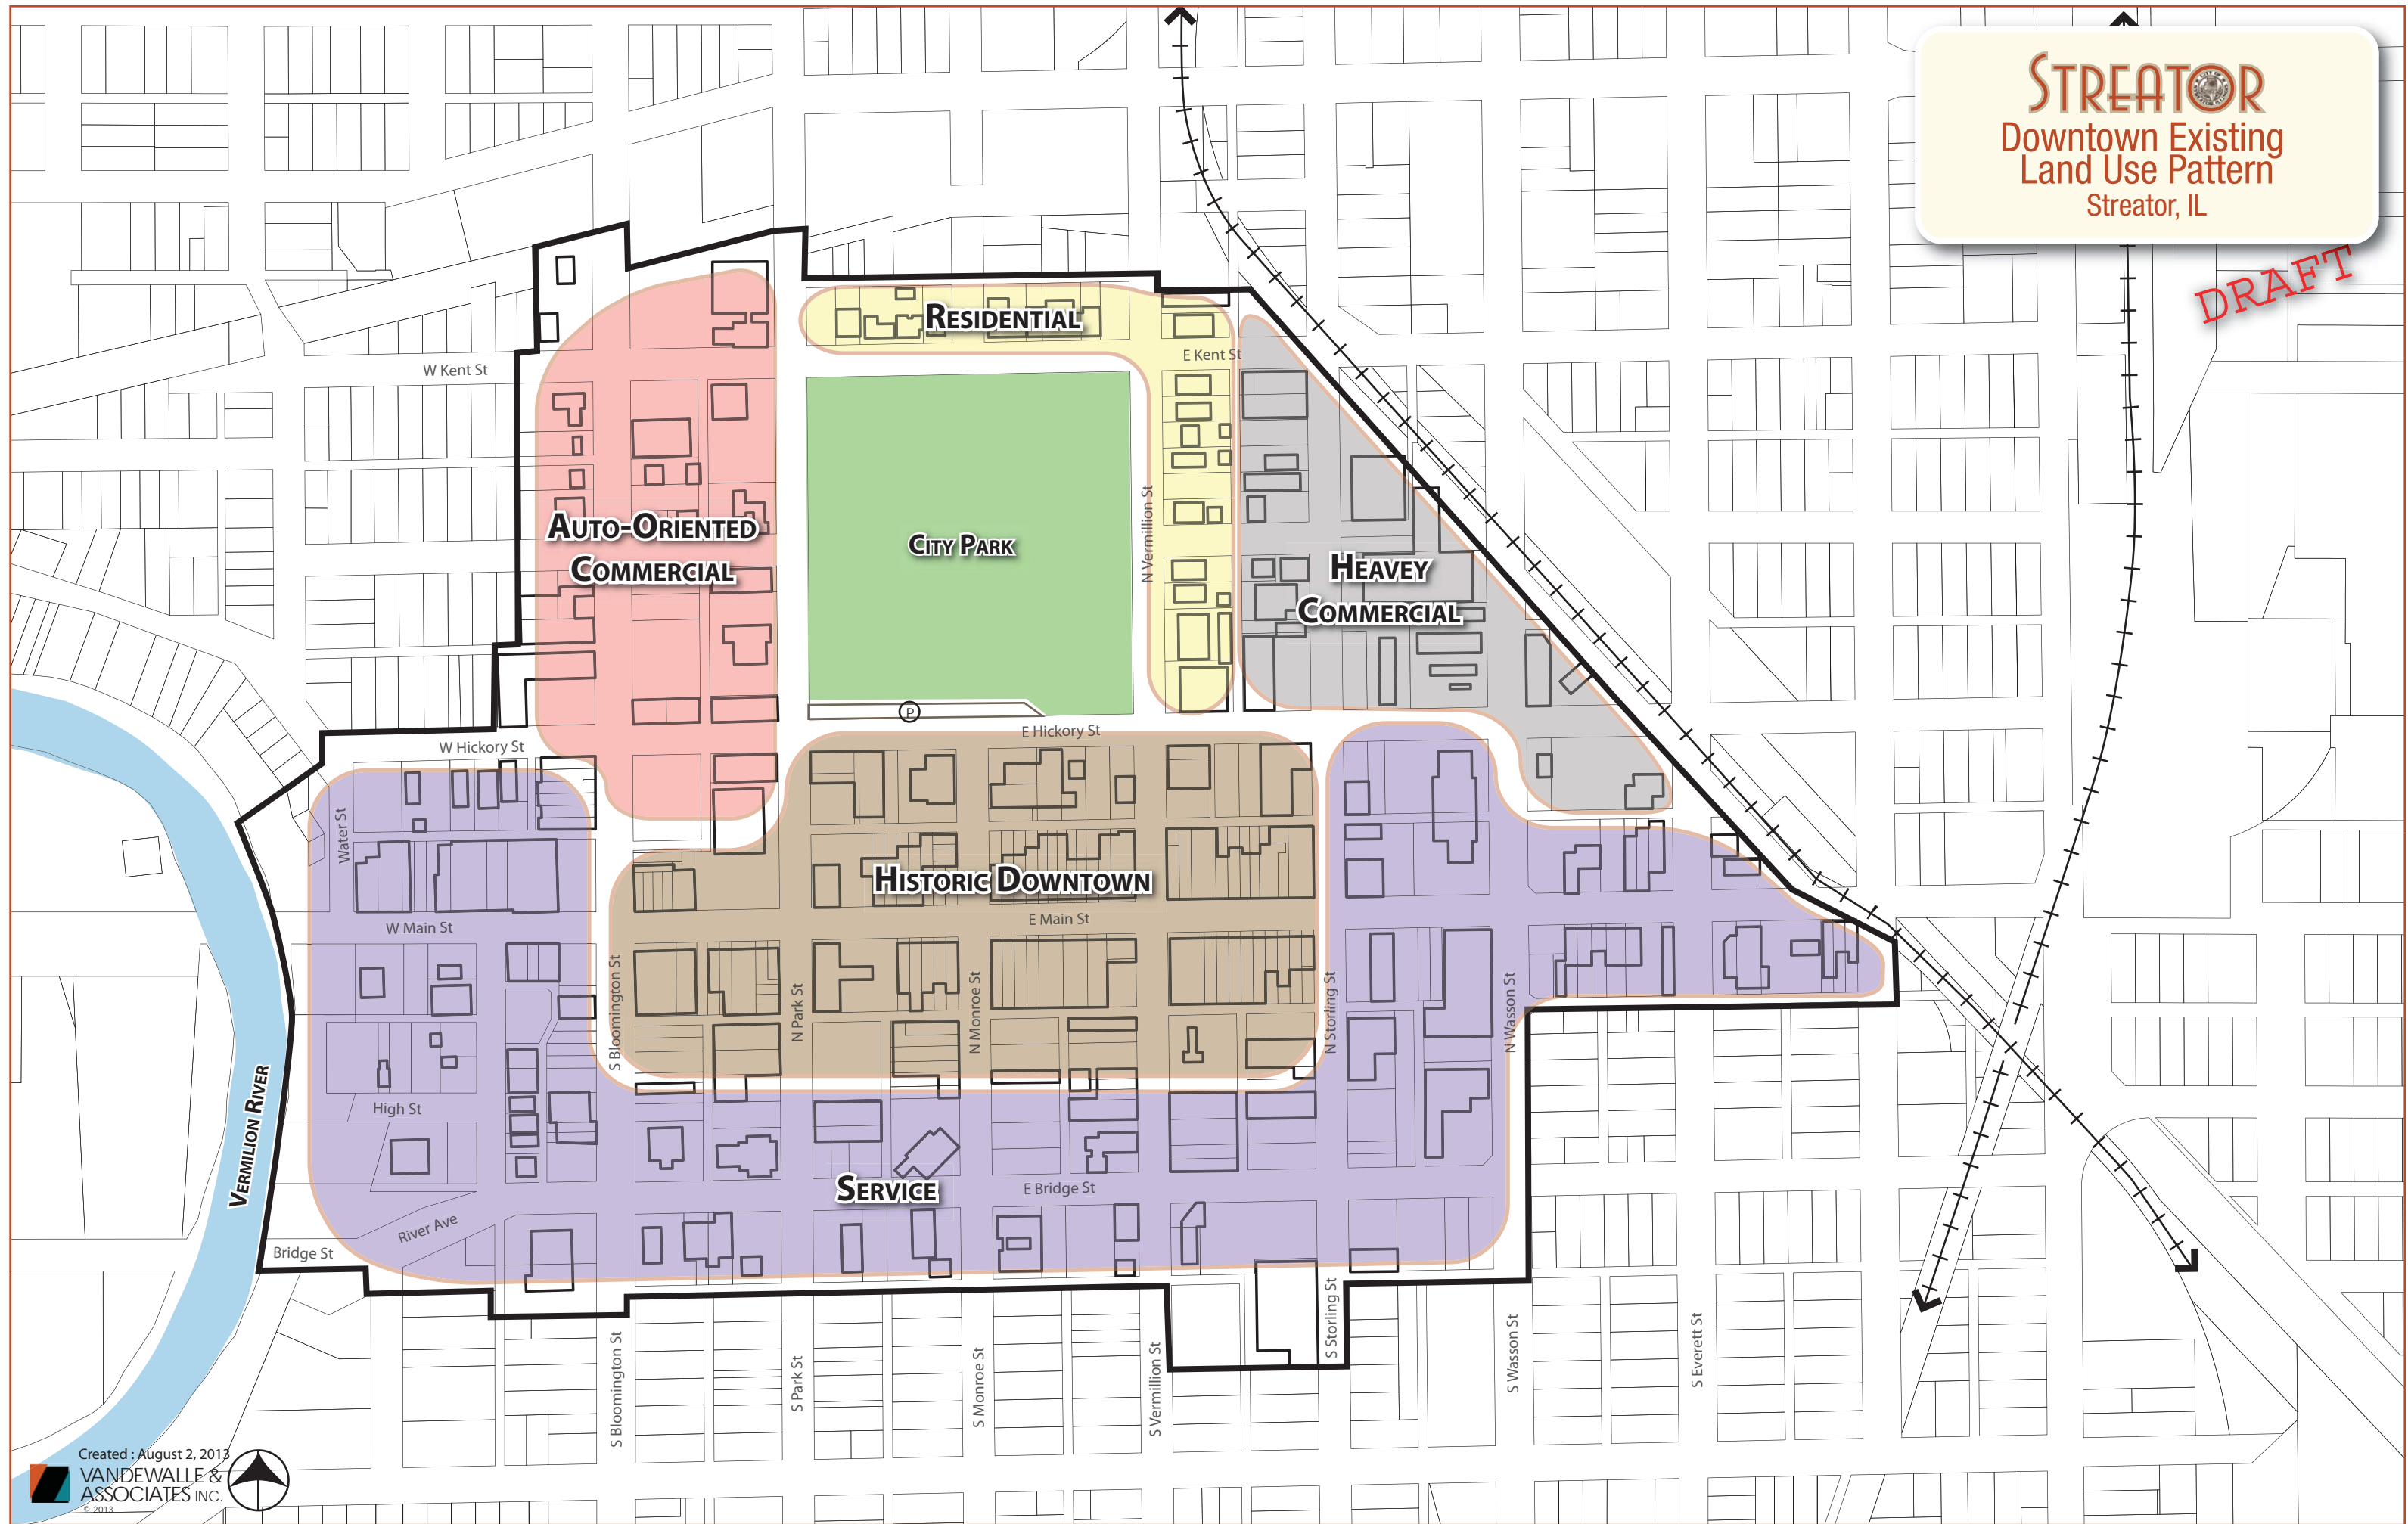

STREATOR

Downtown Existing
Land Use Pattern
Streator, IL

DRAFT

Created : August 2, 2013