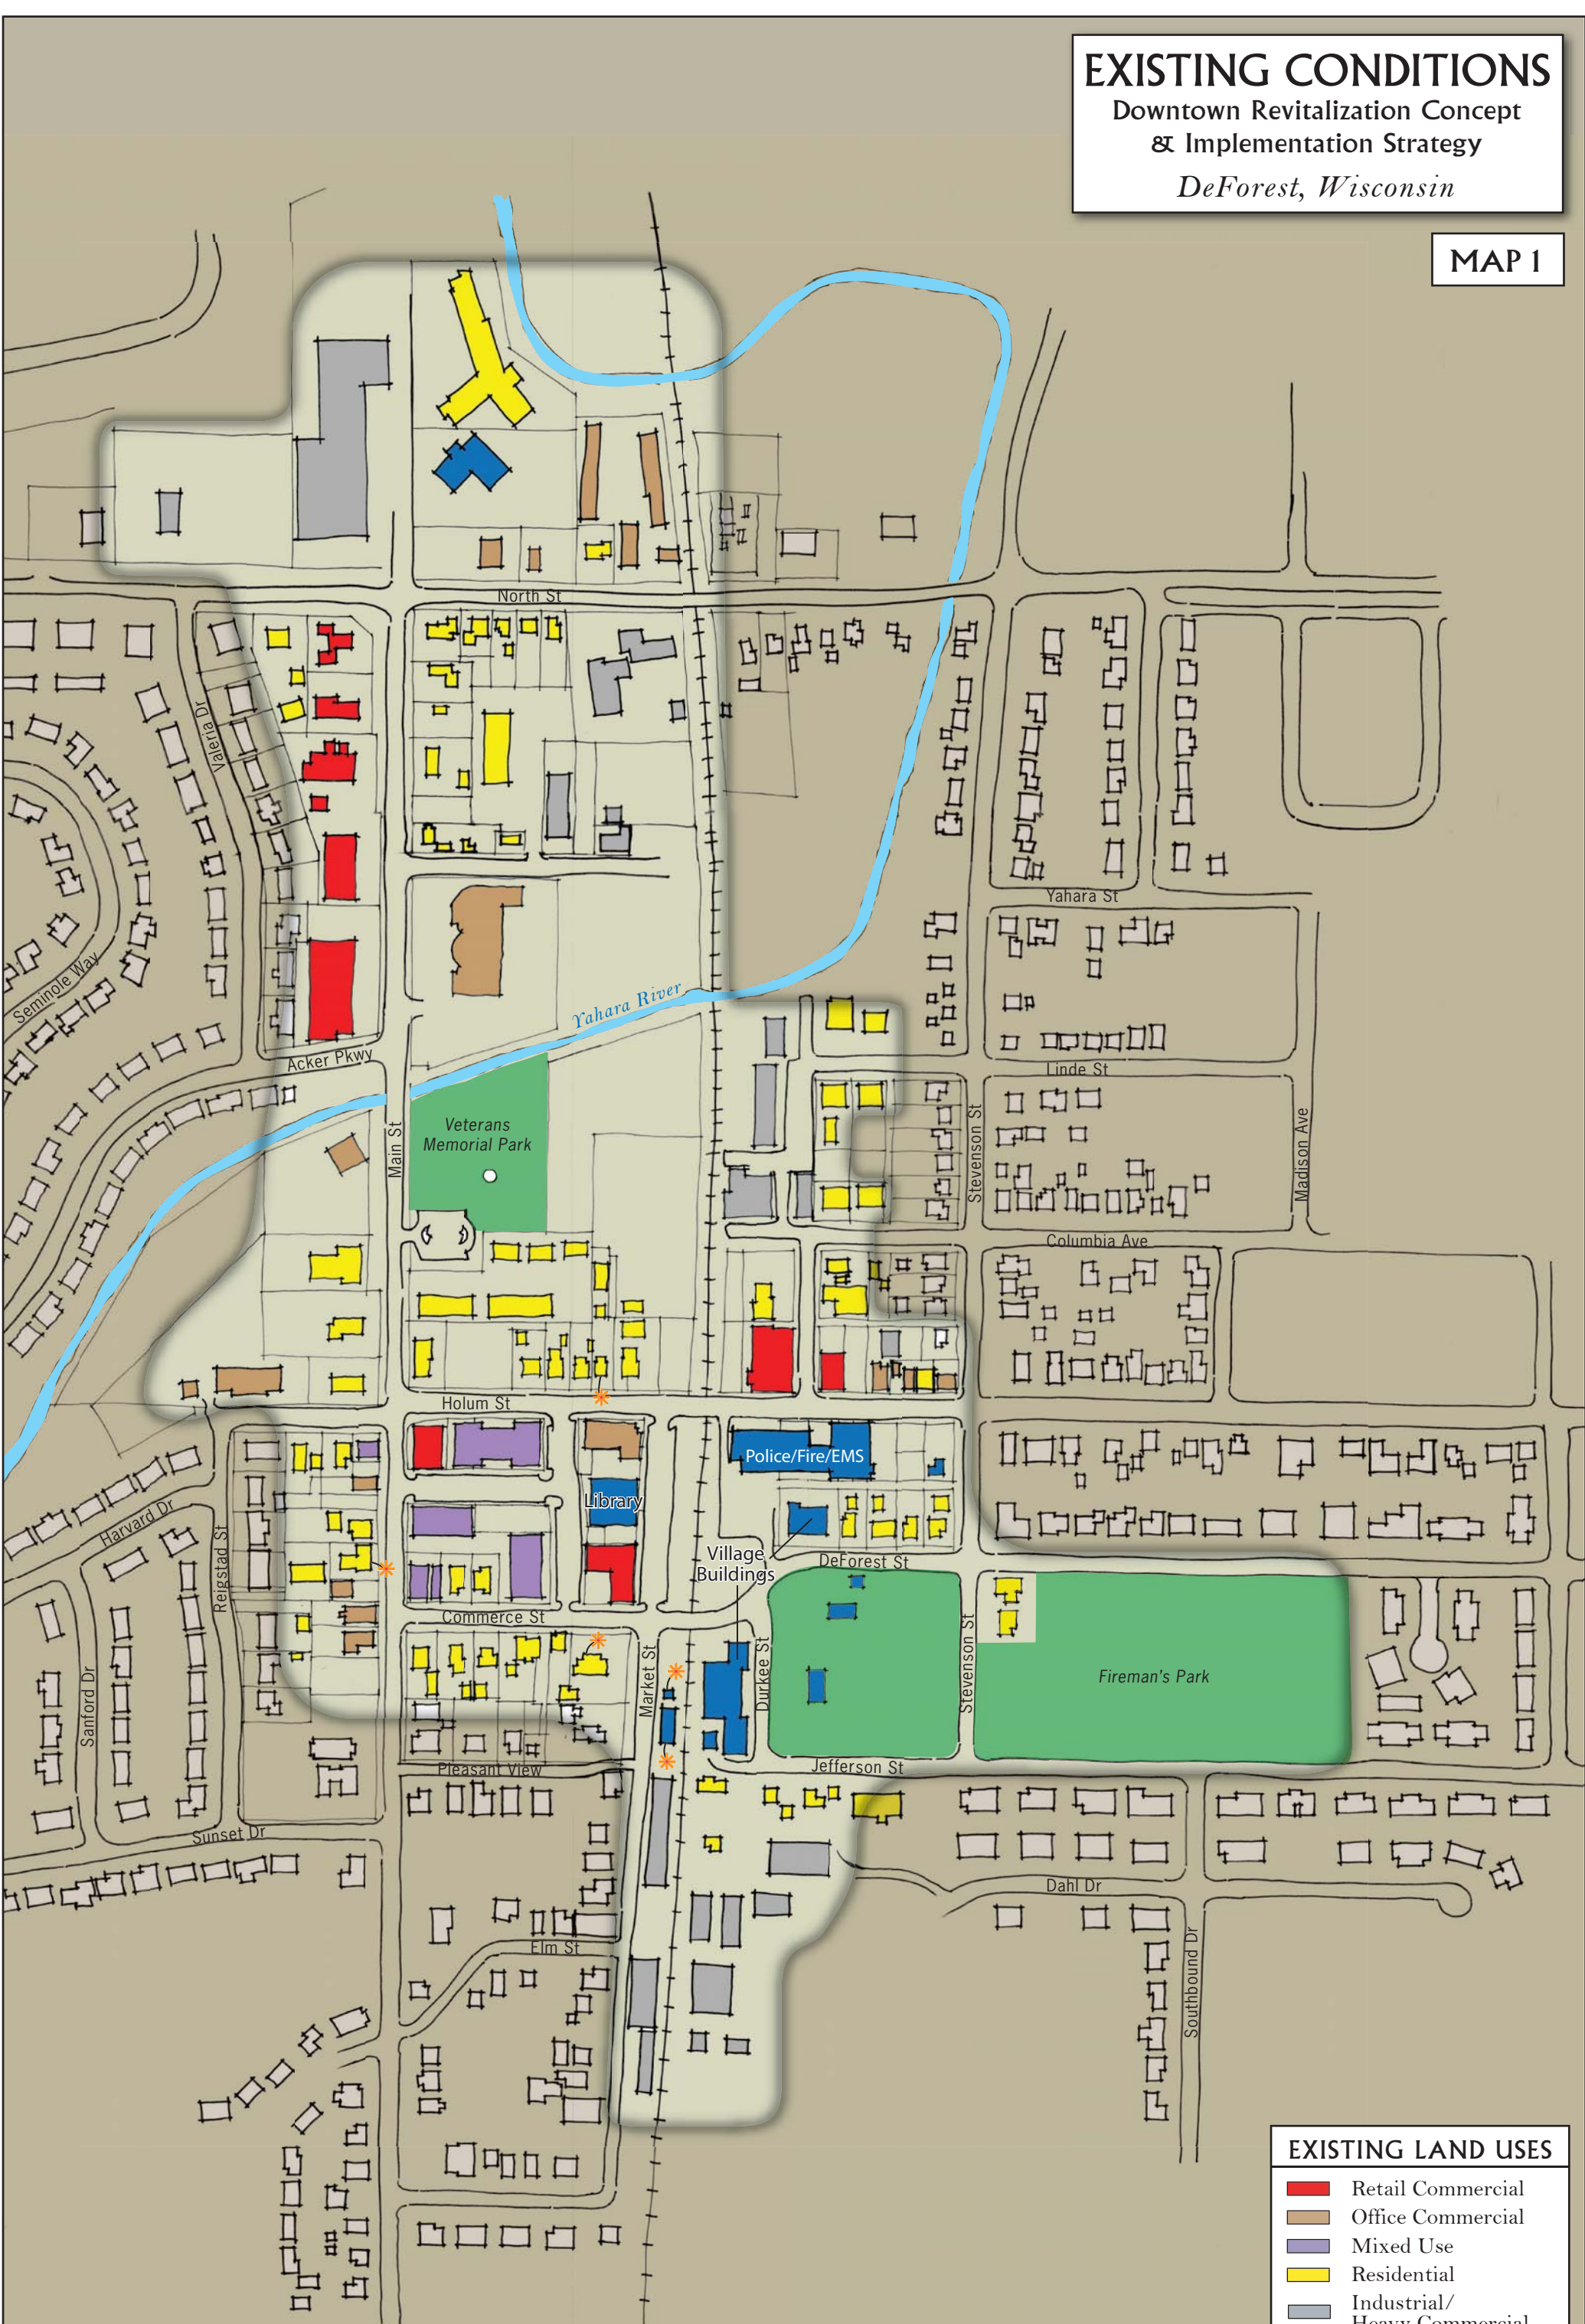

EXISTING CONDITIONS

Downtown Revitalization Concept & Implementation Strategy

DeForest, Wisconsin

MAP 1

EXISTING LAND USES	
■	Retail Commercial
■	Office Commercial
■	Mixed Use
■	Residential
■	Industrial/ Heavy Commercial
■	Institutional
■	Park/Open Space
*	Historic Building

Created: 08.11.06
Revised: 02.11.09