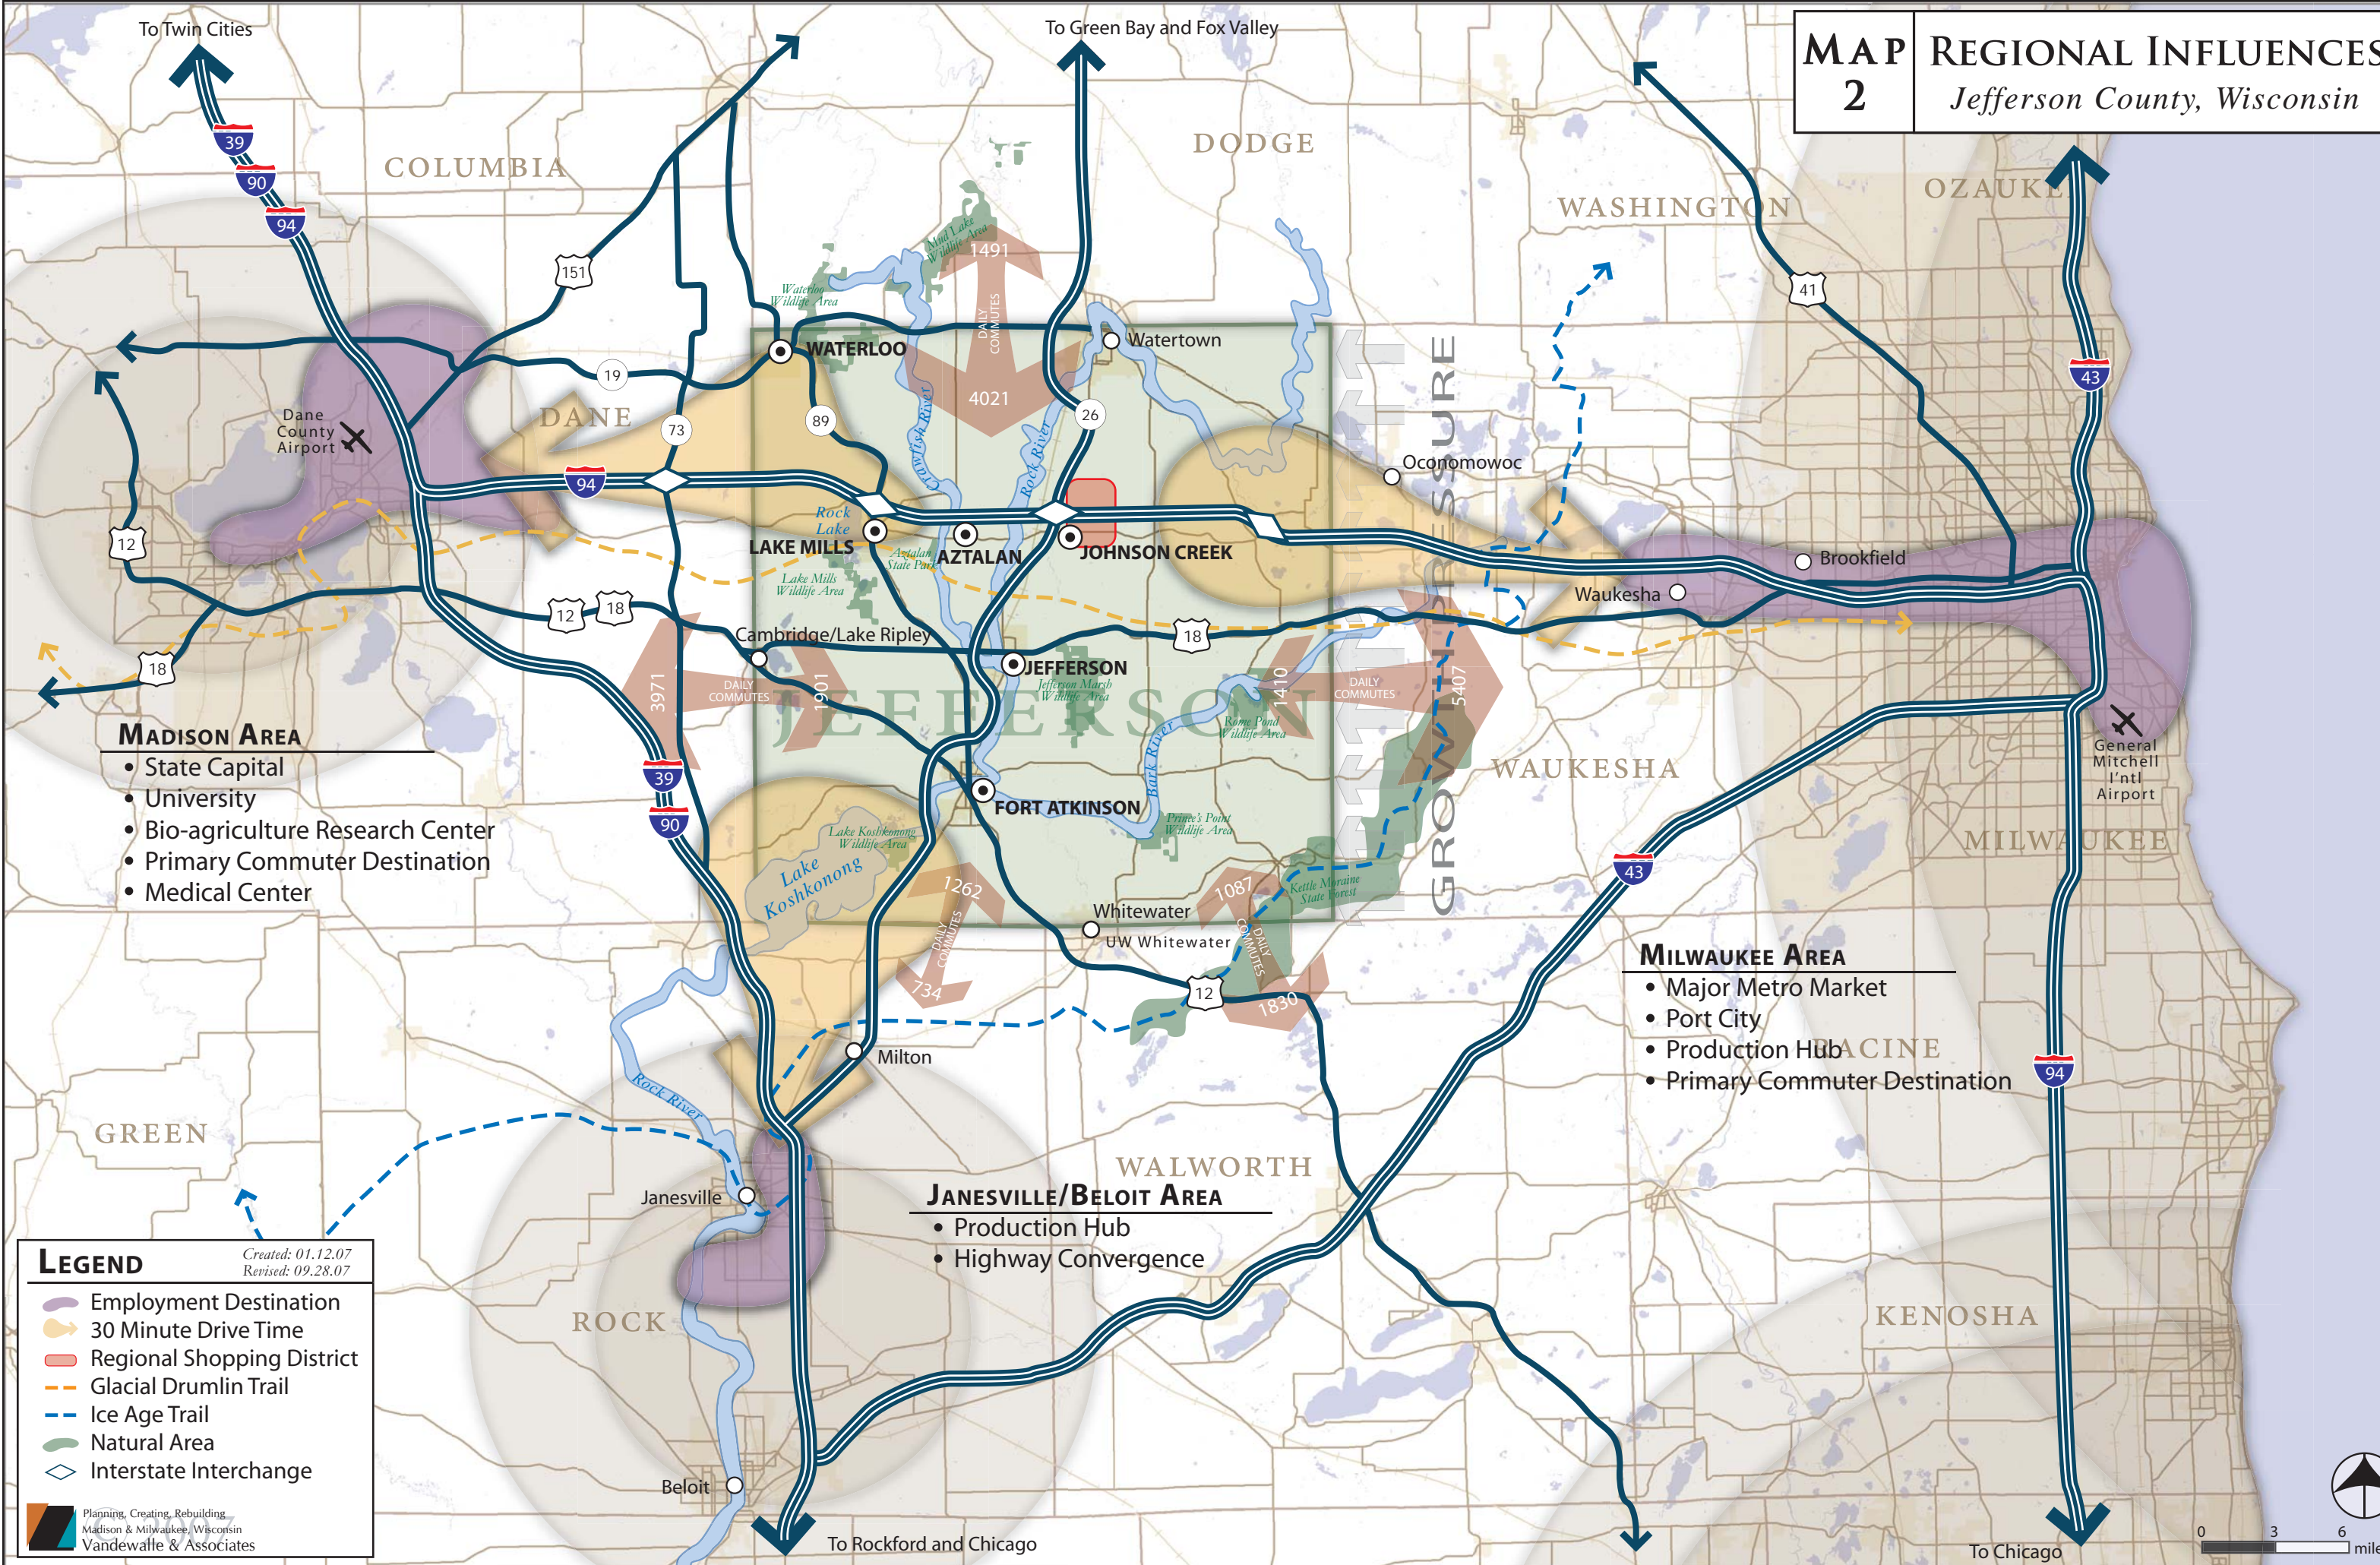

**MAP 2** REGIONAL INFLUENCES  
Jefferson County, Wisconsin

**MADISON AREA**

- State Capital
- University
- Bio-agriculture Research Center
- Primary Commuter Destination
- Medical Center

**MILWAUKEE AREA**

- Major Metro Market
- Port City
- Production Hub
- Primary Commuter Destination

**JANESVILLE/BELOIT AREA**

- Production Hub
- Highway Convergence

**LEGEND**  
Created: 01.12.07  
Revised: 09.28.07

- Employment Destination
- 30 Minute Drive Time
- Regional Shopping District
- Glacial Drumlin Trail
- Ice Age Trail
- Natural Area
- Interstate Interchange