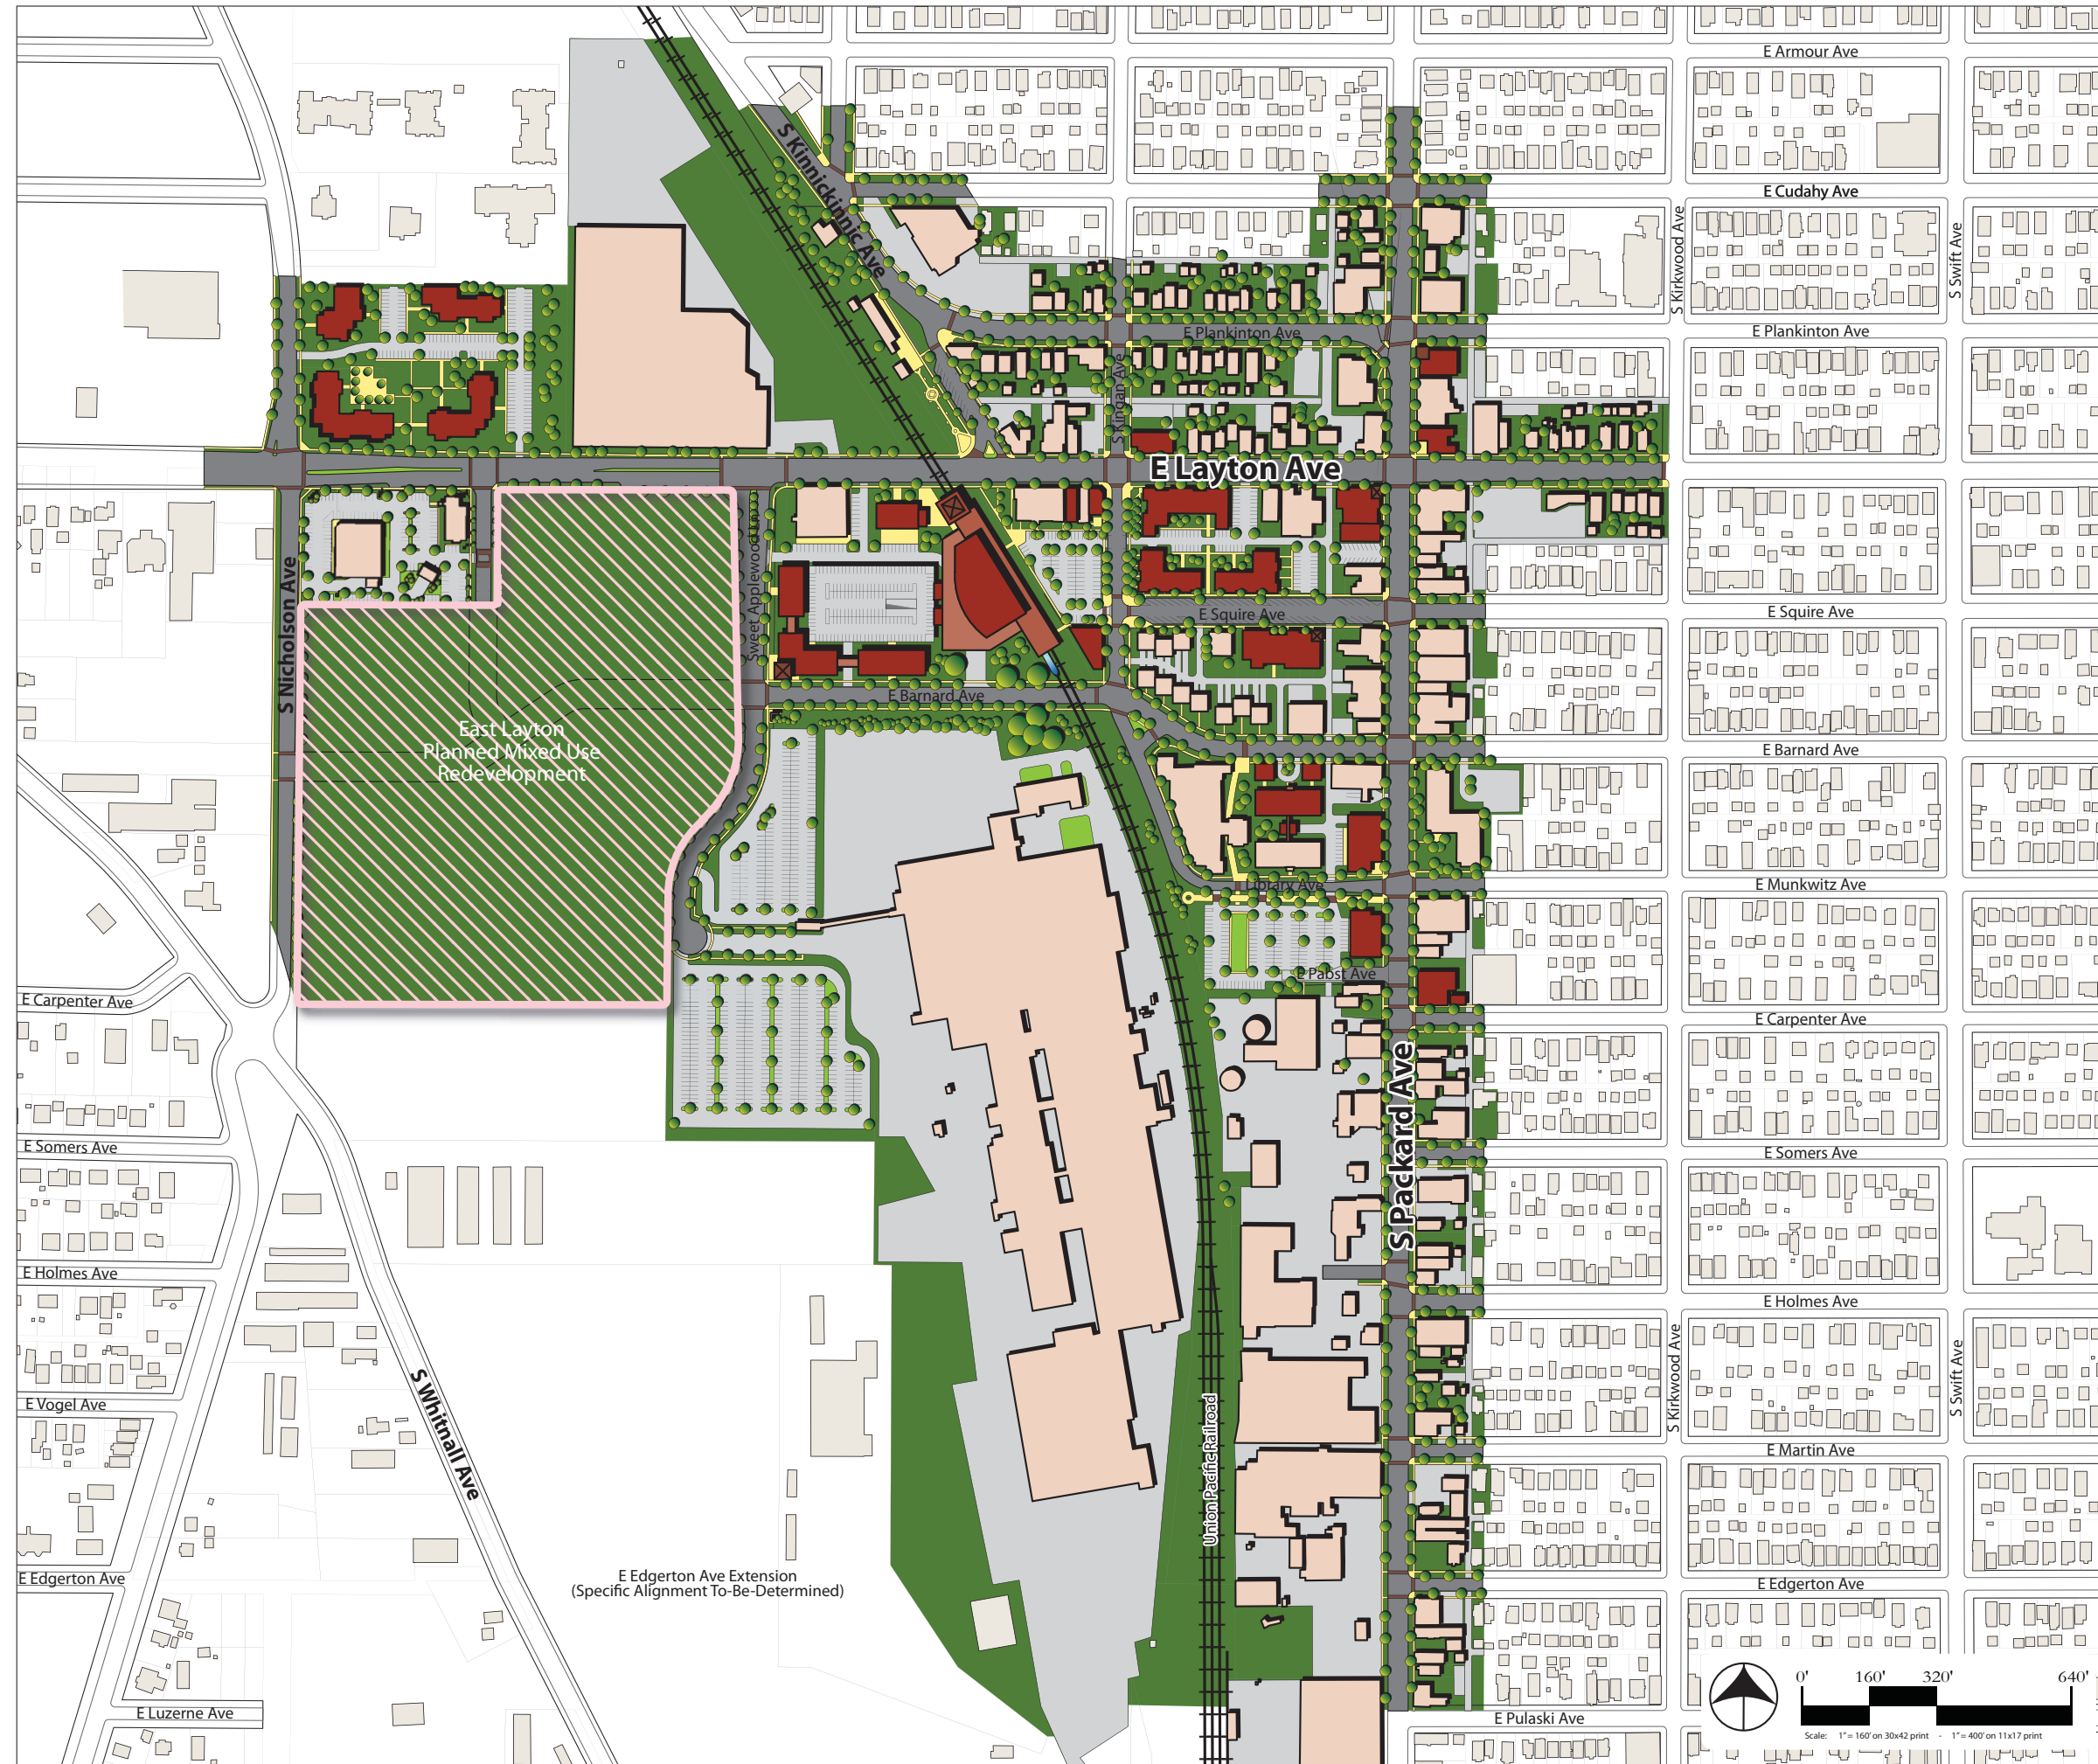

Downtown Cudahy Plan

DRAFT

-  Existing
-  Planned

Location Map

Figure 3.1.5

**Cudahy 2020
Comprehensive Plan**

VANDEWALLE & ASSOCIATES INC.
Created: 11.19.08
Revised: 11.21.08, 11.25.08, 2.24.09