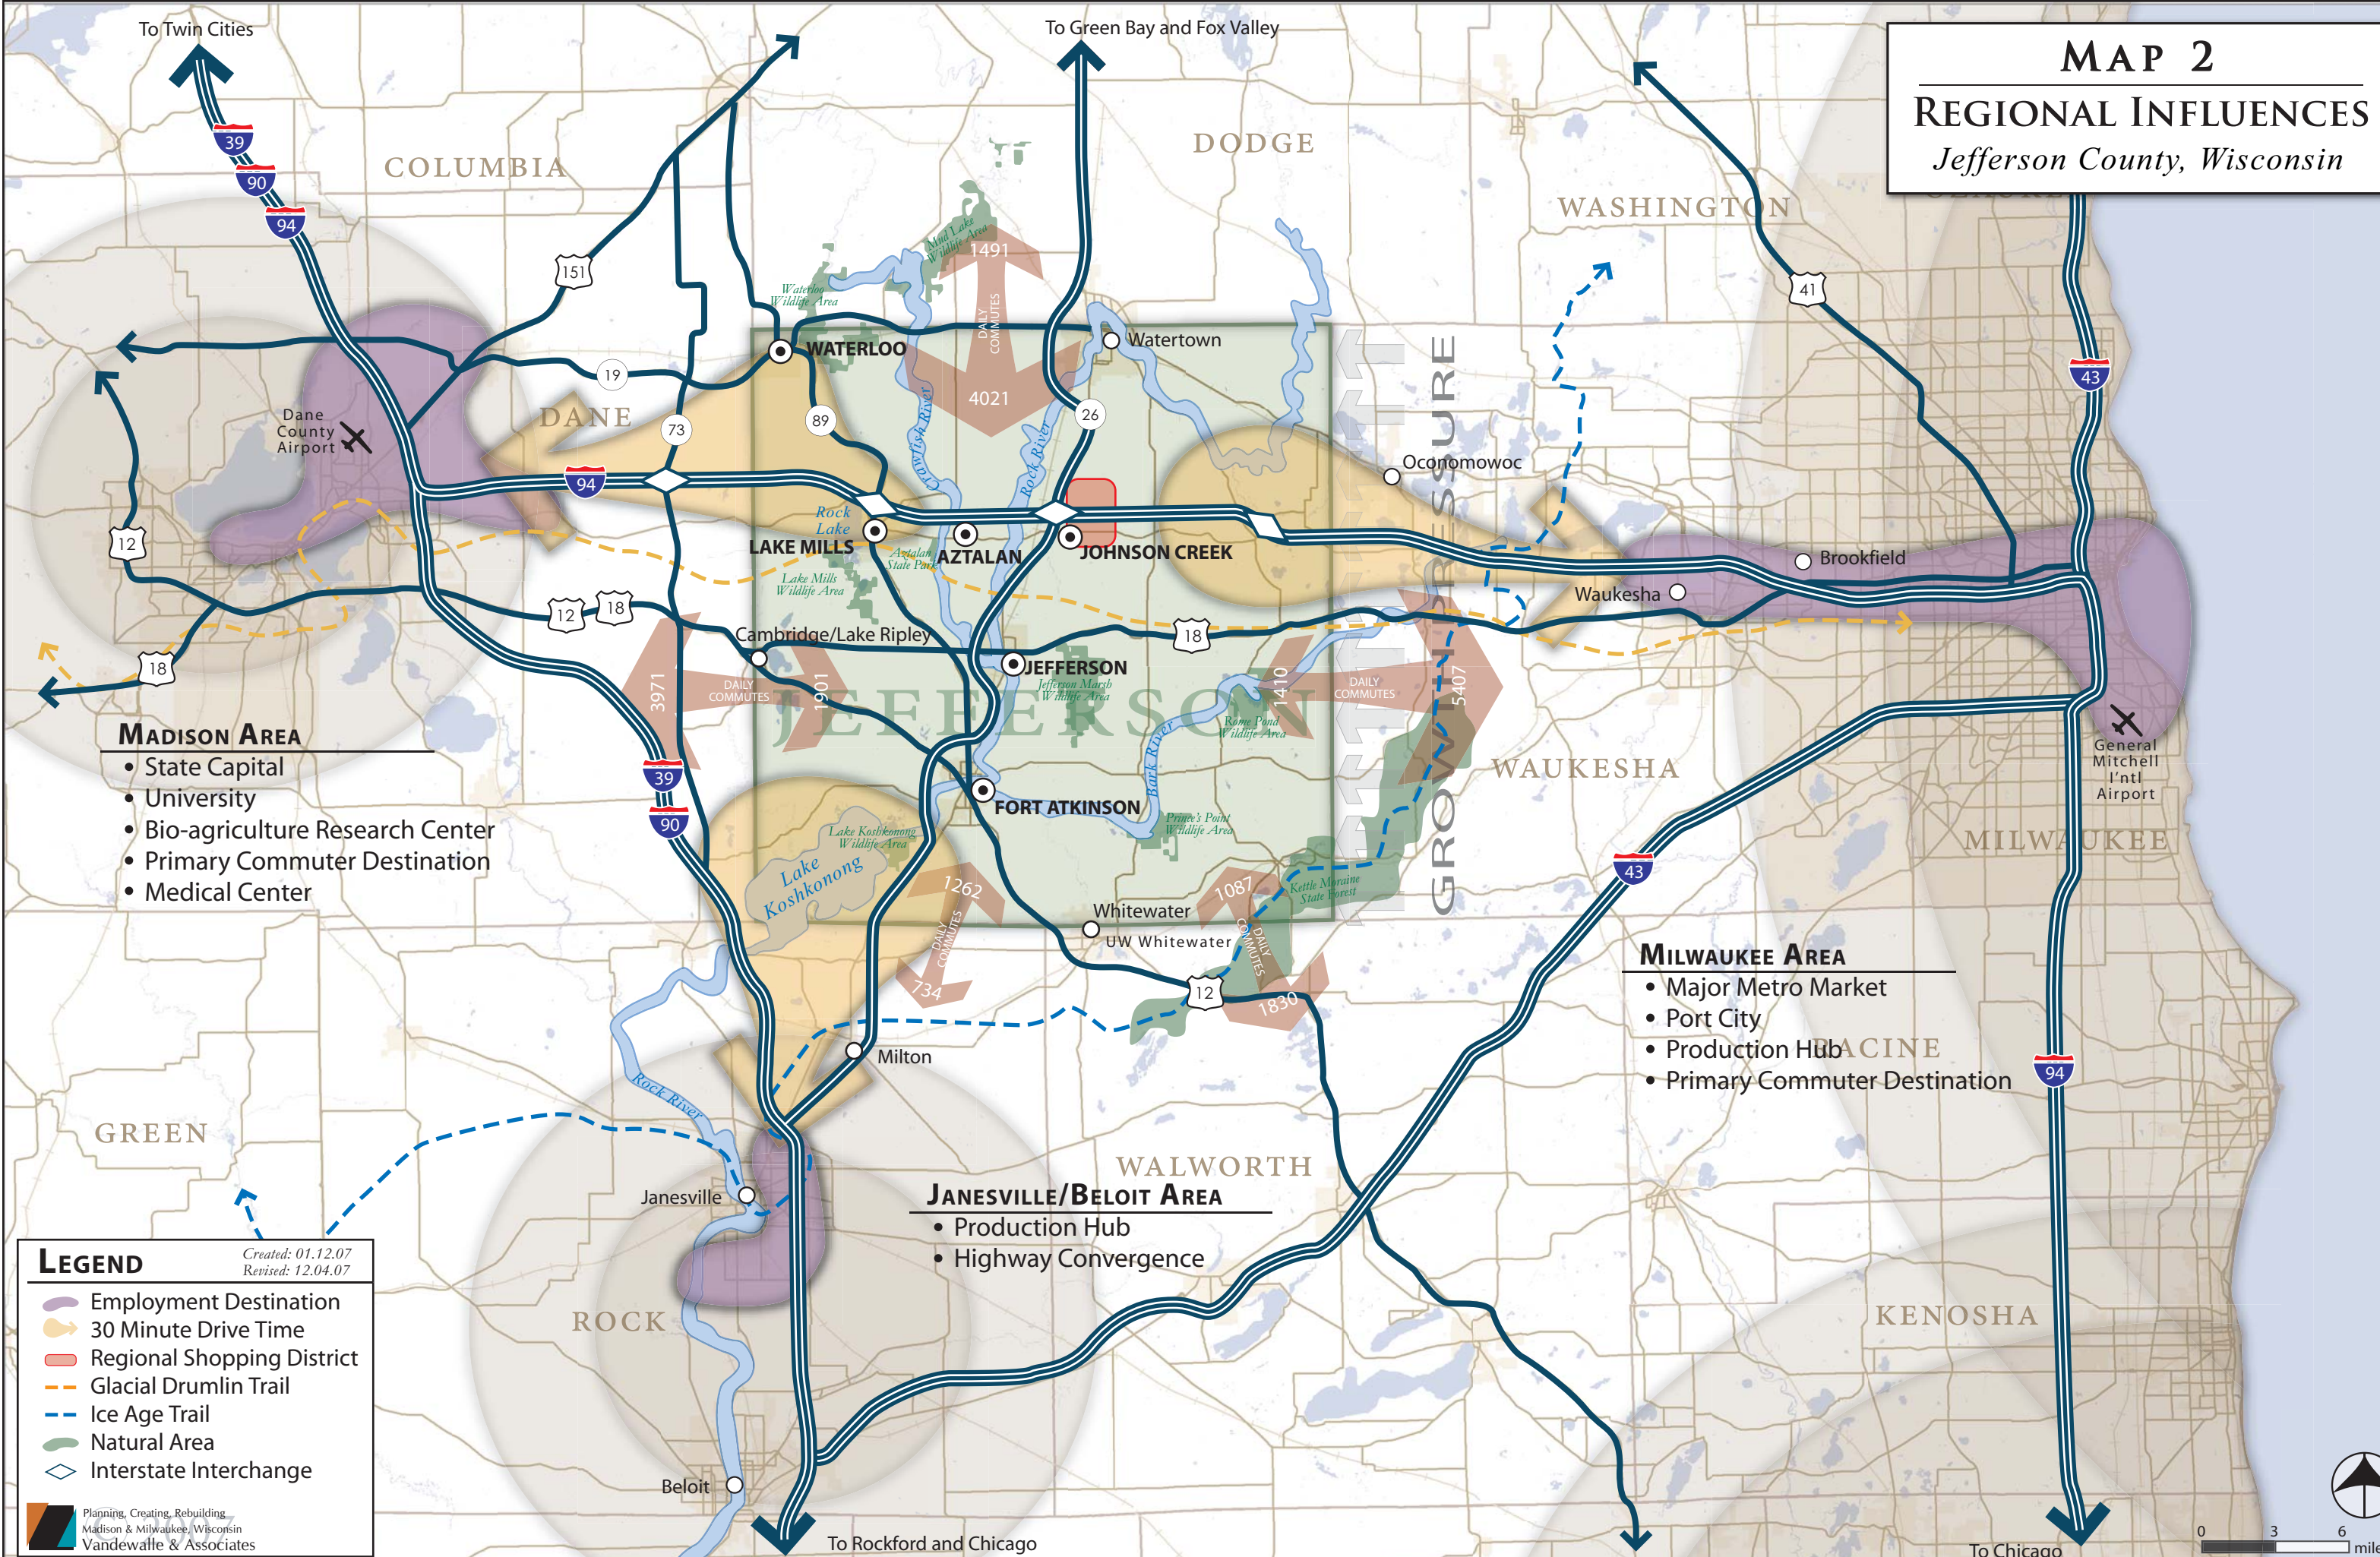

# MAP 2 REGIONAL INFLUENCES *Jefferson County, Wisconsin*

- MADISON AREA**
- State Capital
  - University
  - Bio-agriculture Research Center
  - Primary Commuter Destination
  - Medical Center

- MILWAUKEE AREA**
- Major Metro Market
  - Port City
  - Production Hub
  - Primary Commuter Destination

- JANESVILLE/BELOIT AREA**
- Production Hub
  - Highway Convergence

**LEGEND**

Created: 01.12.07  
Revised: 12.04.07

- Employment Destination
- 30 Minute Drive Time
- Regional Shopping District
- Glacial Drumlin Trail
- Ice Age Trail
- Natural Area
- Interstate Interchange

Planning, Creating, Rebuilding  
Madison & Milwaukee, Wisconsin  
Vandewalle & Associates

0 3 6 miles