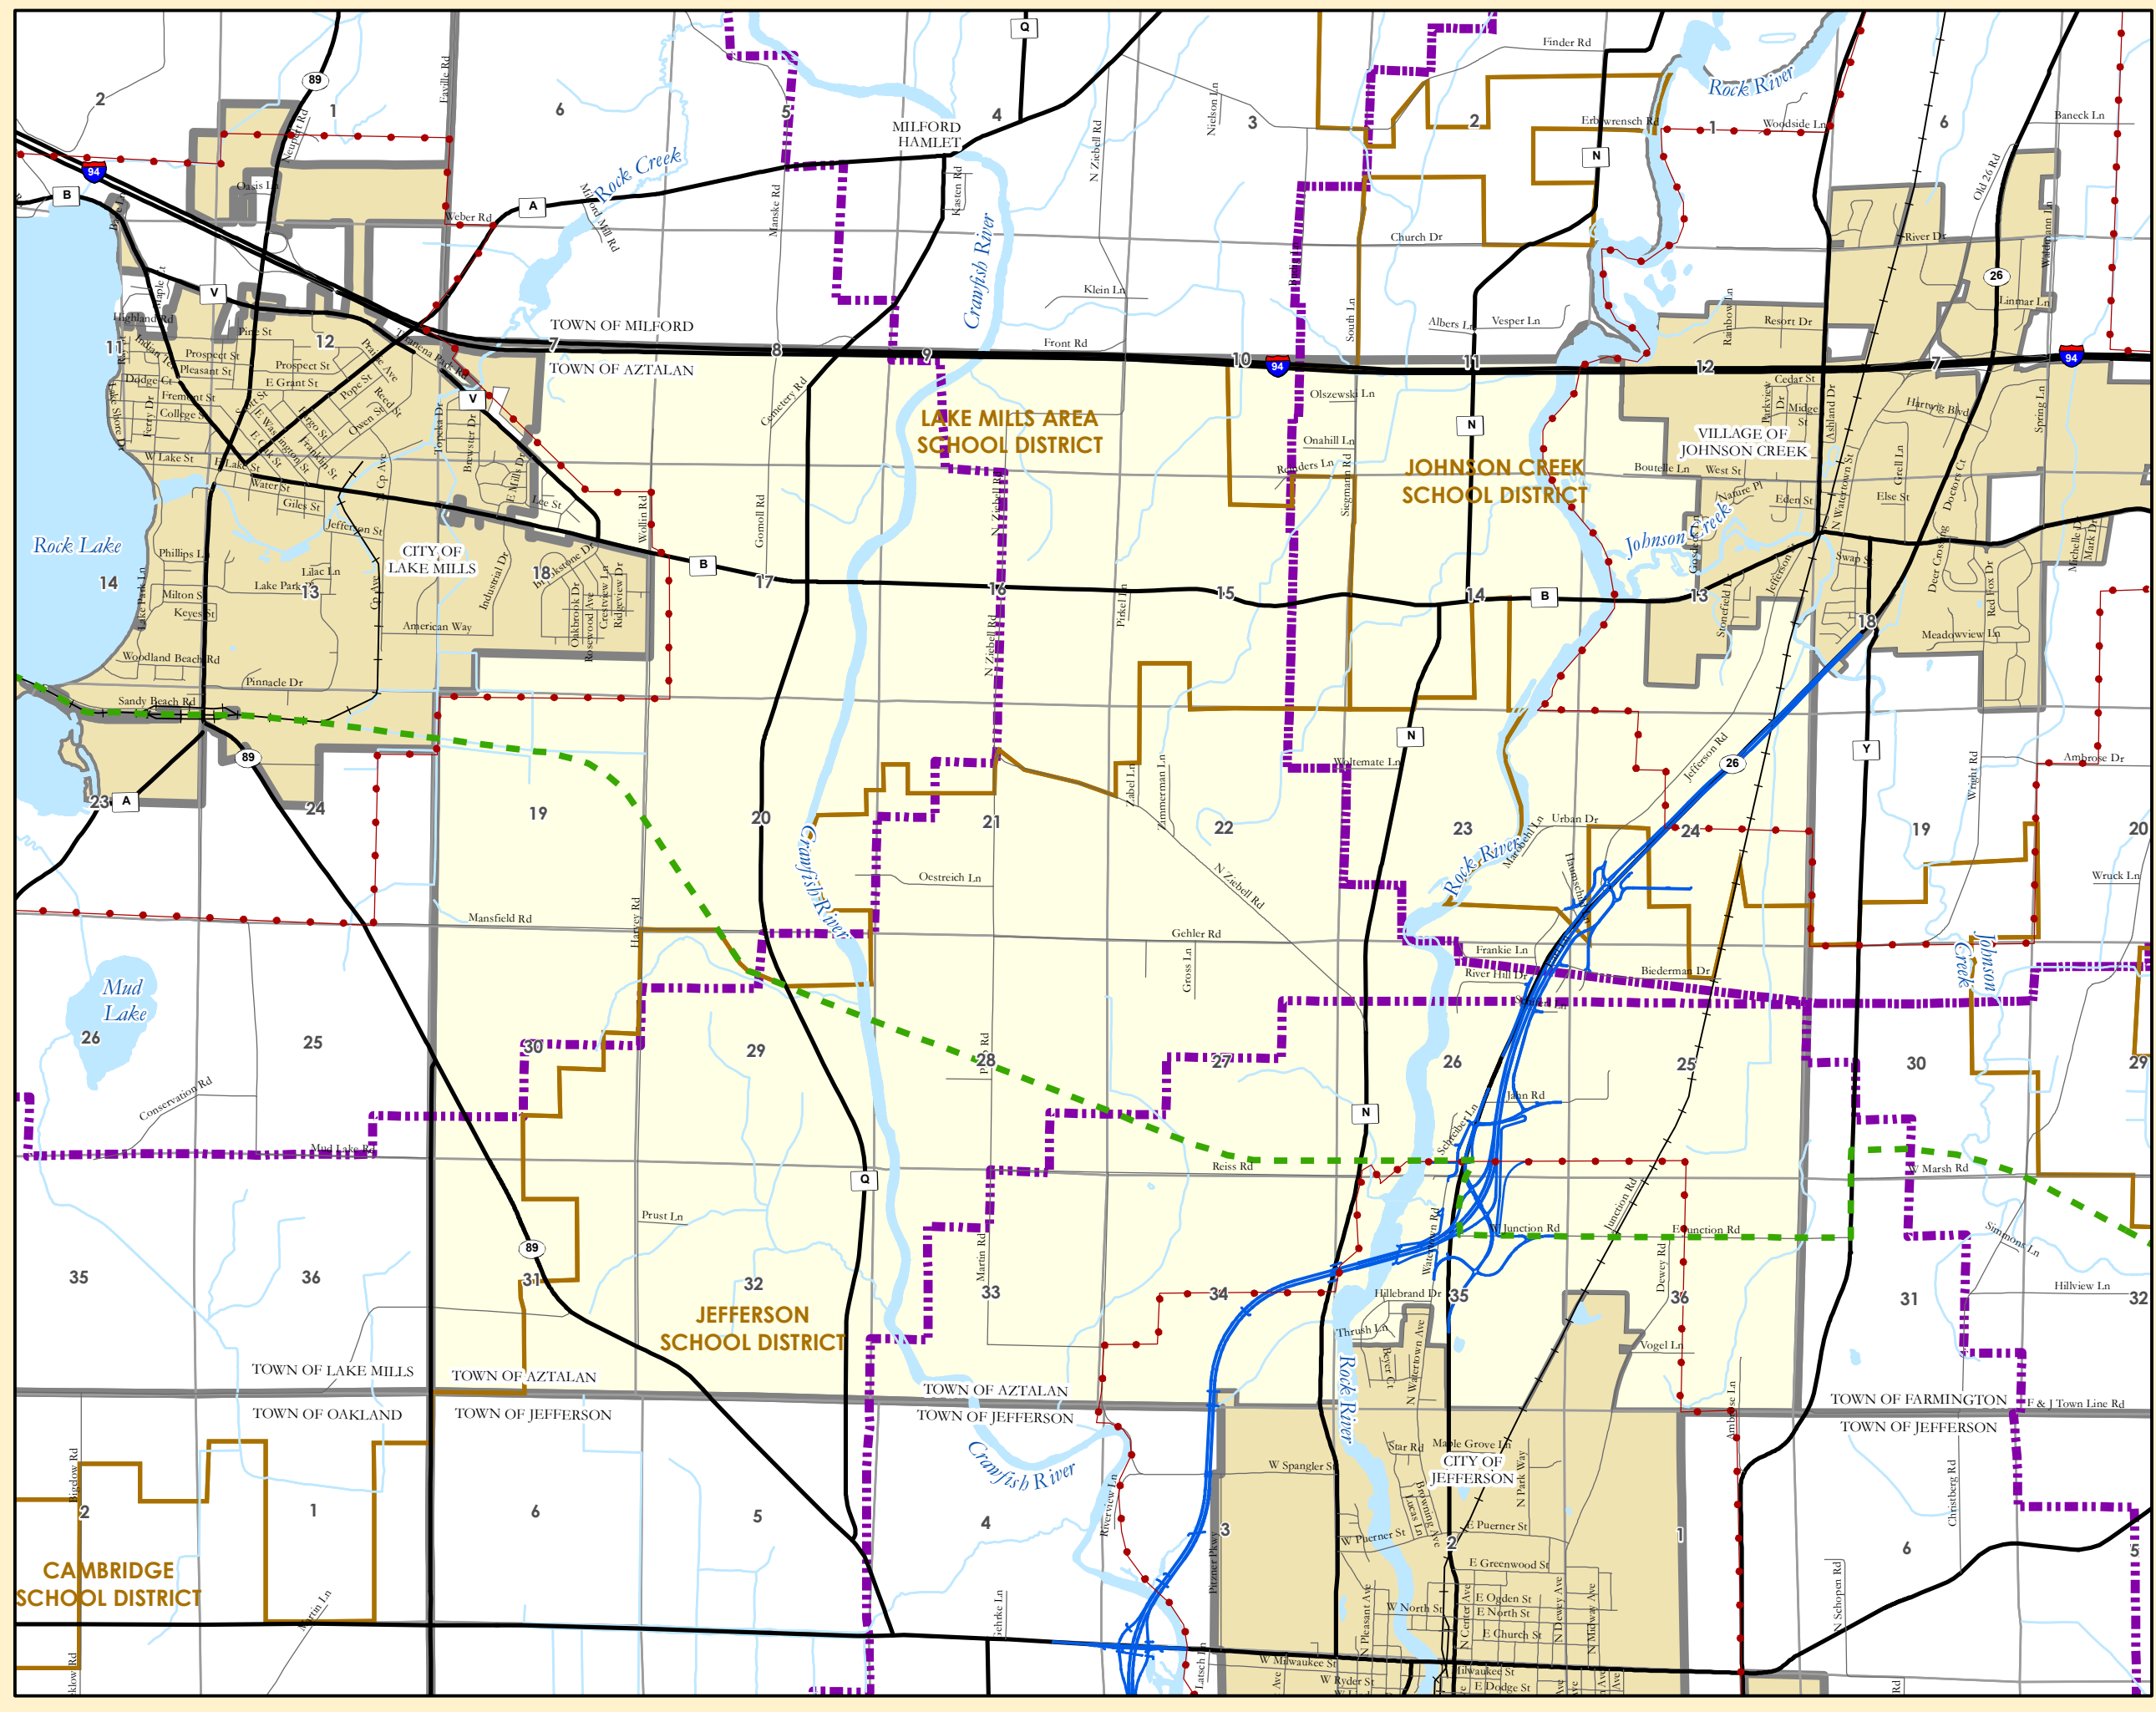

Map 1:
Jurisdictional Boundaries

	Town of Aztalan
	City and Village Boundaries
	Other Municipal Boundaries
	School District Boundaries
	Sections with Section Numbers
	Urban Service Area Boundary
	Extraterritorial Jurisdiction Boundaries
	Major Roads
	Local Roads
	Railroads
	Hwy 26 Bypass & Related Road Alignments
	Glacial Drumlin State Trail
	Surface Water

Sources: Jefferson County LIO